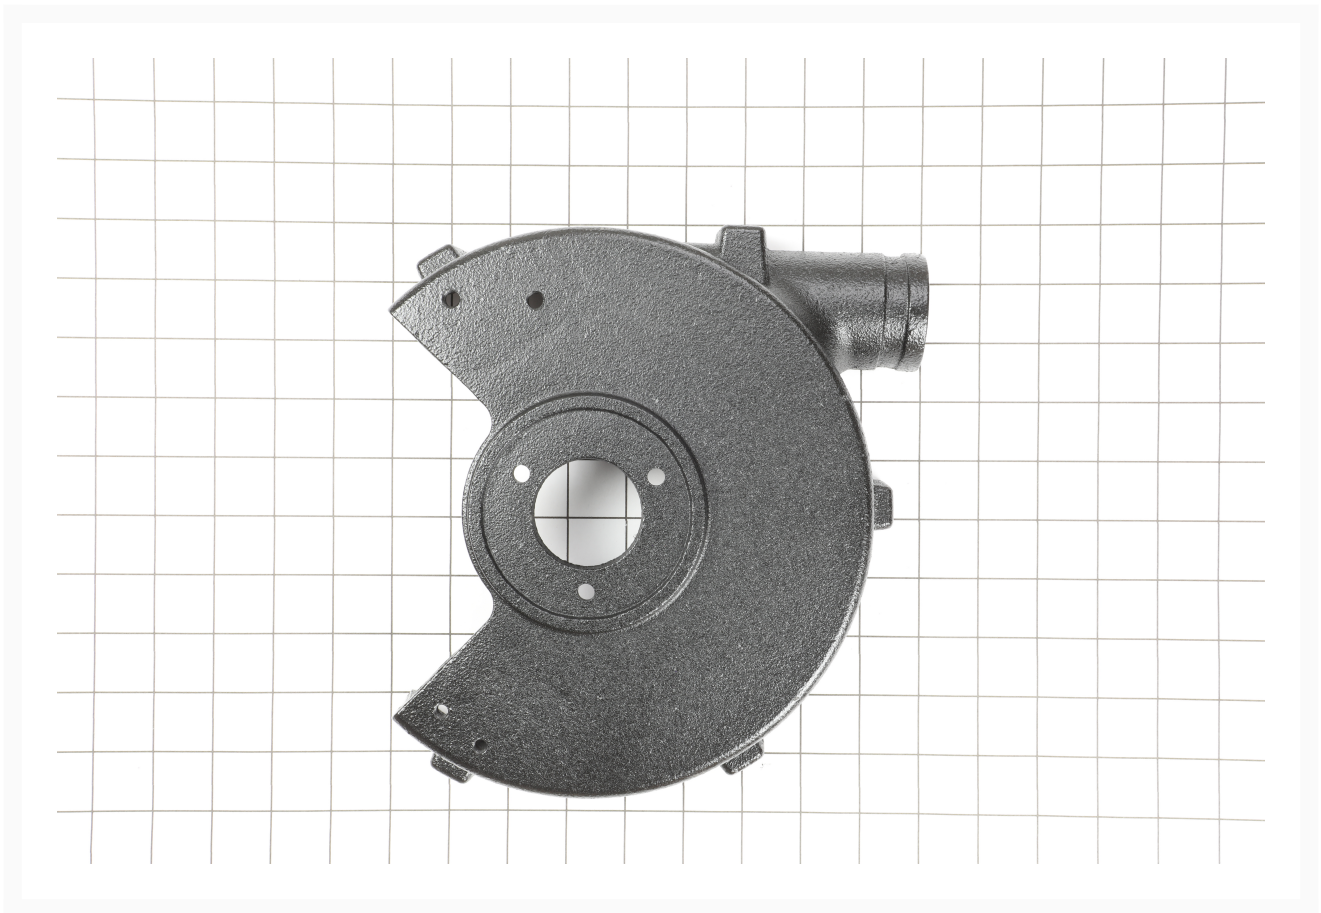

# Inner Wheel Guard | JBG8A-17B

## Product Images

---

## Additional Information

---

Stock Number

JT9-JBG8A-17B